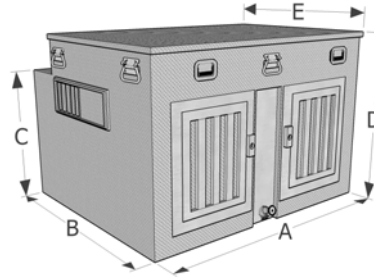

DOG BOX APPLICATIONS

Dog Boxes w/Storage					
Part #	A	B	C	D	E
DB4848T	48"	48"	18"	25 1/2"	36"
DB4836T	48"	36"	No offset	25 1/2"	No offset
DB4042T	40"	42"	No offset	25 1/2"	No offset
DB3848T	38"	48"	18"	25 1/2"	36"
DB3630T	36"	30"	No offset	25 1/2"	No offset

Dog Boxes w/no Storage			
Part #	A	B	C
DB4848	48"	48"	20"
DB4836	48"	36"	20"
DB4042	40"	42"	20"
DB3848	38"	48"	20"
DB3630	36"	30"	20"

K-9 Cooler Dog Boxes w/Storage					
Part #	A	B	C	D	E
DB4848T-C	48"	48"	18"	25 1/2"	36"
DB4836T-C	48"	36"	No Offset	25 1/2"	No Offset
DB4042T-C	40"	42"	No Offset	25 1/2"	No Offset

Crossover Style Dog Boxes w/Storage						
Part #	Application	A	B	C	D	E
DB272	2 door—full size trucks	69 1/2"	27"	18"	24"	45"
DB273	3 door—full size trucks	69 1/2"	27"	18"	24"	48"
DB270	2 door—compact trucks	61 1/2"	27"	16"	24"	38"