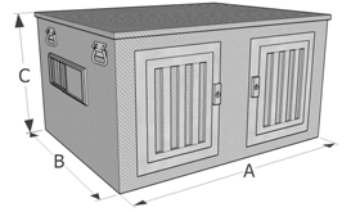

DOG BOX APPLICATIONS

Dog Boxes w/Storage					
Part #	A	B	C	D	E
DB4848T	48"	48"	18"	25 1/2"	36"
DB4836T	48"	36"	No offset	25 1/2"	No offset
DB4042T	40"	42"	No offset	25 1/2"	No offset
DB3848T	38"	48"	18"	25 1/2"	36"
DB3630T	36"	30"	No offset	25 1/2"	No offset

Dog Boxes w/no Storage			
Part #	A	B	C
DB4848	48"	48"	20"
DB4836	48"	36"	20"
DB4042	40"	42"	20"
DB3848	38"	48"	20"
DB3630	36"	30"	20"

K-9 Cooler Dog Boxes w/Storage					
Part #	A	B	C	D	E
DB4848T-C	48"	48"	18"	25 1/2"	36"
DB4836T-C	48"	36"	No Offset	25 1/2"	No Offset
DB4042T-C	40"	42"	No Offset	25 1/2"	No Offset

Crossover Style Dog Boxes w/Storage						
Part #	Application	A	B	C	D	E
DB272	2 door—full size trucks	69 1/2"	27"	18"	24"	45"
DB273	3 door—full size trucks	69 1/2"	27"	18"	24"	48"
DB270	2 door—compact trucks	61 1/2"	27"	16"	24"	38"