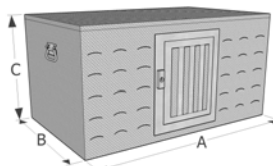

Crossover Style Dog Boxes w/Storage						
Part #	Application	A	B	C	D	E
DB272	2 door—full size trucks	69 1/2"	27"	18"	24"	45"
DB273	3 door—full size trucks	69 1/2"	27"	18"	24"	48"
DB270	2 door—compact trucks	61 1/2"	27"	16"	24"	38"

Summer Dog Boxes w/Storage				
Part #	A	B	C	D
SB3836T	38"	36"	18"	30"
SB4846T	48"	46"	18"	30"
SB4836T	48"	36"	18"	30"
SB3846T	38"	46"	18"	30"

Summer Dog Boxes w/no Storage			
Part #	A	B	C
SB3836	38"	36"	20"
SB4846	48"	46"	20"
SB4836	48"	36"	20"
SB3846	38"	46"	20"

Summer Dog Boxes w/Winter side panels				
Part #	A	B	C	D
SWB3836T	38"	36"	18"	25 1/2"
SWB4846T	48"	46"	18"	25 1/2"
SWB4836T	48"	36"	18"	25 1/2"
SWB3846T	38"	46"	18"	25 1/2"

ATV Dog Boxes				
Part #	Storage	A	B	C
DB4018	No	40"	18"	20"
DB4018T	Yes	40"	18"	25 1/2"