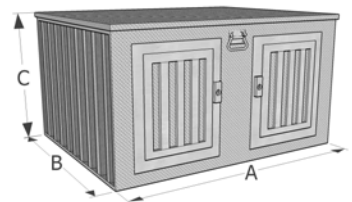

Summer Dog Boxes w/no Storage			
Part #	A	B	C
SB3836	38"	36"	20"
SB4846	48"	46"	20"
SB4836	48"	36"	20"
SB3846	38"	46"	20"