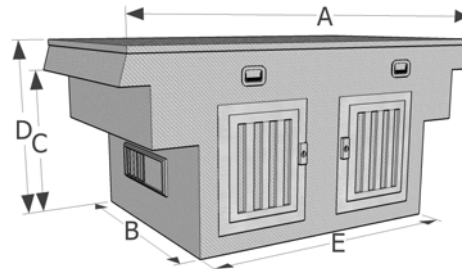

DOG BOX APPLICATIONS

Dog Boxes w/Storage					
Part #	A	B	C	D	E
DB4848T	48"	48"	18"	25 1/2"	36"
DB4836T	48"	36"	No offset	25 1/2"	No offset
DB4042T	40"	42"	No offset	25 1/2"	No offset
DB3848T	38"	48"	18"	25 1/2"	36"
DB3630T	36"	30"	No offset	25 1/2"	No offset

Dog Boxes w/no Storage			
Part #	A	B	C
DB4848	48"	48"	20"
DB4836	48"	36"	20"
DB4042	40"	42"	20"
DB3848	38"	48"	20"
DB3630	36"	30"	20"

K-9 Cooler Dog Boxes w/Storage					
Part #	A	B	C	D	E
DB4848T-C	48"	48"	18"	25 1/2"	36"
DB4836T-C	48"	36"	No Offset	25 1/2"	No Offset
DB4042T-C	40"	42"	No Offset	25 1/2"	No Offset

Crossover Style Dog Boxes w/Storage						
Part #	Application	A	B	C	D	E
DB272	2 door—full size trucks	69 1/2"	27"	18"	24"	45"
DB273	3 door—full size trucks	69 1/2"	27"	18"	24"	48"
DB270	2 door—compact trucks	61 1/2"	27"	16"	24"	38"