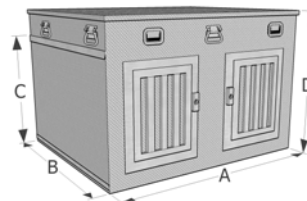

Summer Dog Boxes w/Winter side panels				
Part #	A	B	C	D
SWB3836T	38"	36"	18"	25 1/2"
SWB4846T	48"	46"	18"	25 1/2"
SWB4836T	48"	36"	18"	25 1/2"
SWB3846T	38"	46"	18"	25 1/2"