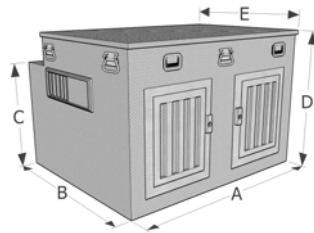

DOG BOX APPLICATIONS

Dog Boxes w/Storage					
Part #	A	B	C	D	E
DB4848T	48"	48"	18"	25 1/2"	36"
DB4836T	48"	36"	No offset	25 1/2"	No offset
DB4042T	40"	42"	No offset	25 1/2"	No offset
DB3848T	38"	48"	18"	25 1/2"	36"
DB3630T	36"	30"	No offset	25 1/2"	No offset

Dog Boxes w/no Storage			
Part #	A	B	C
DB4848	48"	48"	20"
DB4836	48"	36"	20"
DB4042	40"	42"	20"
DB3848	38"	48"	20"
DB3630	36"	30"	20"

K-9 Cooler Dog Boxes w/Storage					
Part #	A	B	C	D	E
DB4848T-C	48"	48"	18"	25 1/2"	36"
DB4836T-C	48"	36"	No Offset	25 1/2"	No Offset
DB4042T-C	40"	42"	No Offset	25 1/2"	No Offset

Crossover Style Dog Boxes w/Storage						
Part #	Application	A	B	C	D	E
DB272	2 door—full size trucks	69 1/2"	27"	18"	24"	45"
DB273	3 door—full size trucks	69 1/2"	27"	18"	24"	48"
DB270	2 door—compact trucks	61 1/2"	27"	16"	24"	38"