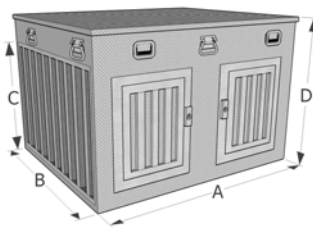

Summer Dog Boxes w/Storage				
Part #	A	B	C	D
SB3836T	38"	36"	18"	30"
SB4846T	48"	46"	18"	30"
SB4836T	48"	36"	18"	30"
SB3846T	38"	46"	18"	30"